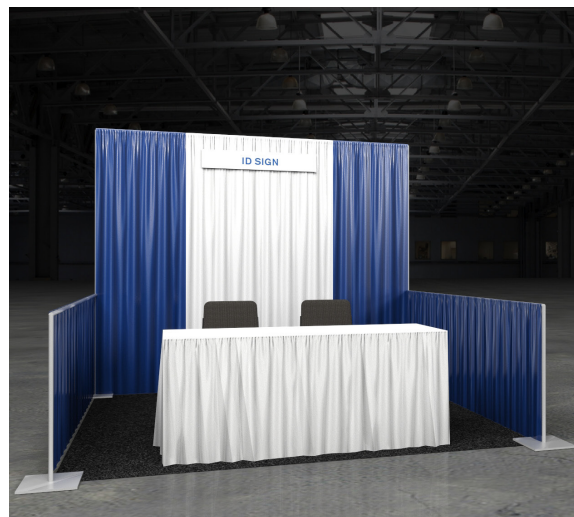

2019 PHYSICAL Booth Packages

10' x 10' Basic Exhibit Physical Package

If you have a 10x10 pop-up booth or other type of display, this package provides the extra items you need at a reduced price and conveniently allows you to order all these items at once. Includes:

- 10' x 10' of carpet*
- Two (2) side chairs
- One (1) skirted table
- One (1) wastebasket
- 200 pounds of material handling
- One time cleaning of your booth prior to the start of the Show

*Gray carpet will be provided if color is not specified. Blue or black carpet may be substituted at no additional costs.

10' x 20' Basic Exhibit Physical Package

If you have a 10x20 pop-up booth or other type of display, this package provides the extra items you need at a reduced price and conveniently allows you to order all these items at once. Includes:

- 10' x 20' of carpet*
- Two (2) black diamond stools (22" w x 46" h)
- One (1) round black-top bistro table (42" h x 36" w)
- One (1) wastebasket
- 200 pounds of material handling
- One time cleaning of your booth prior to the start of the Show